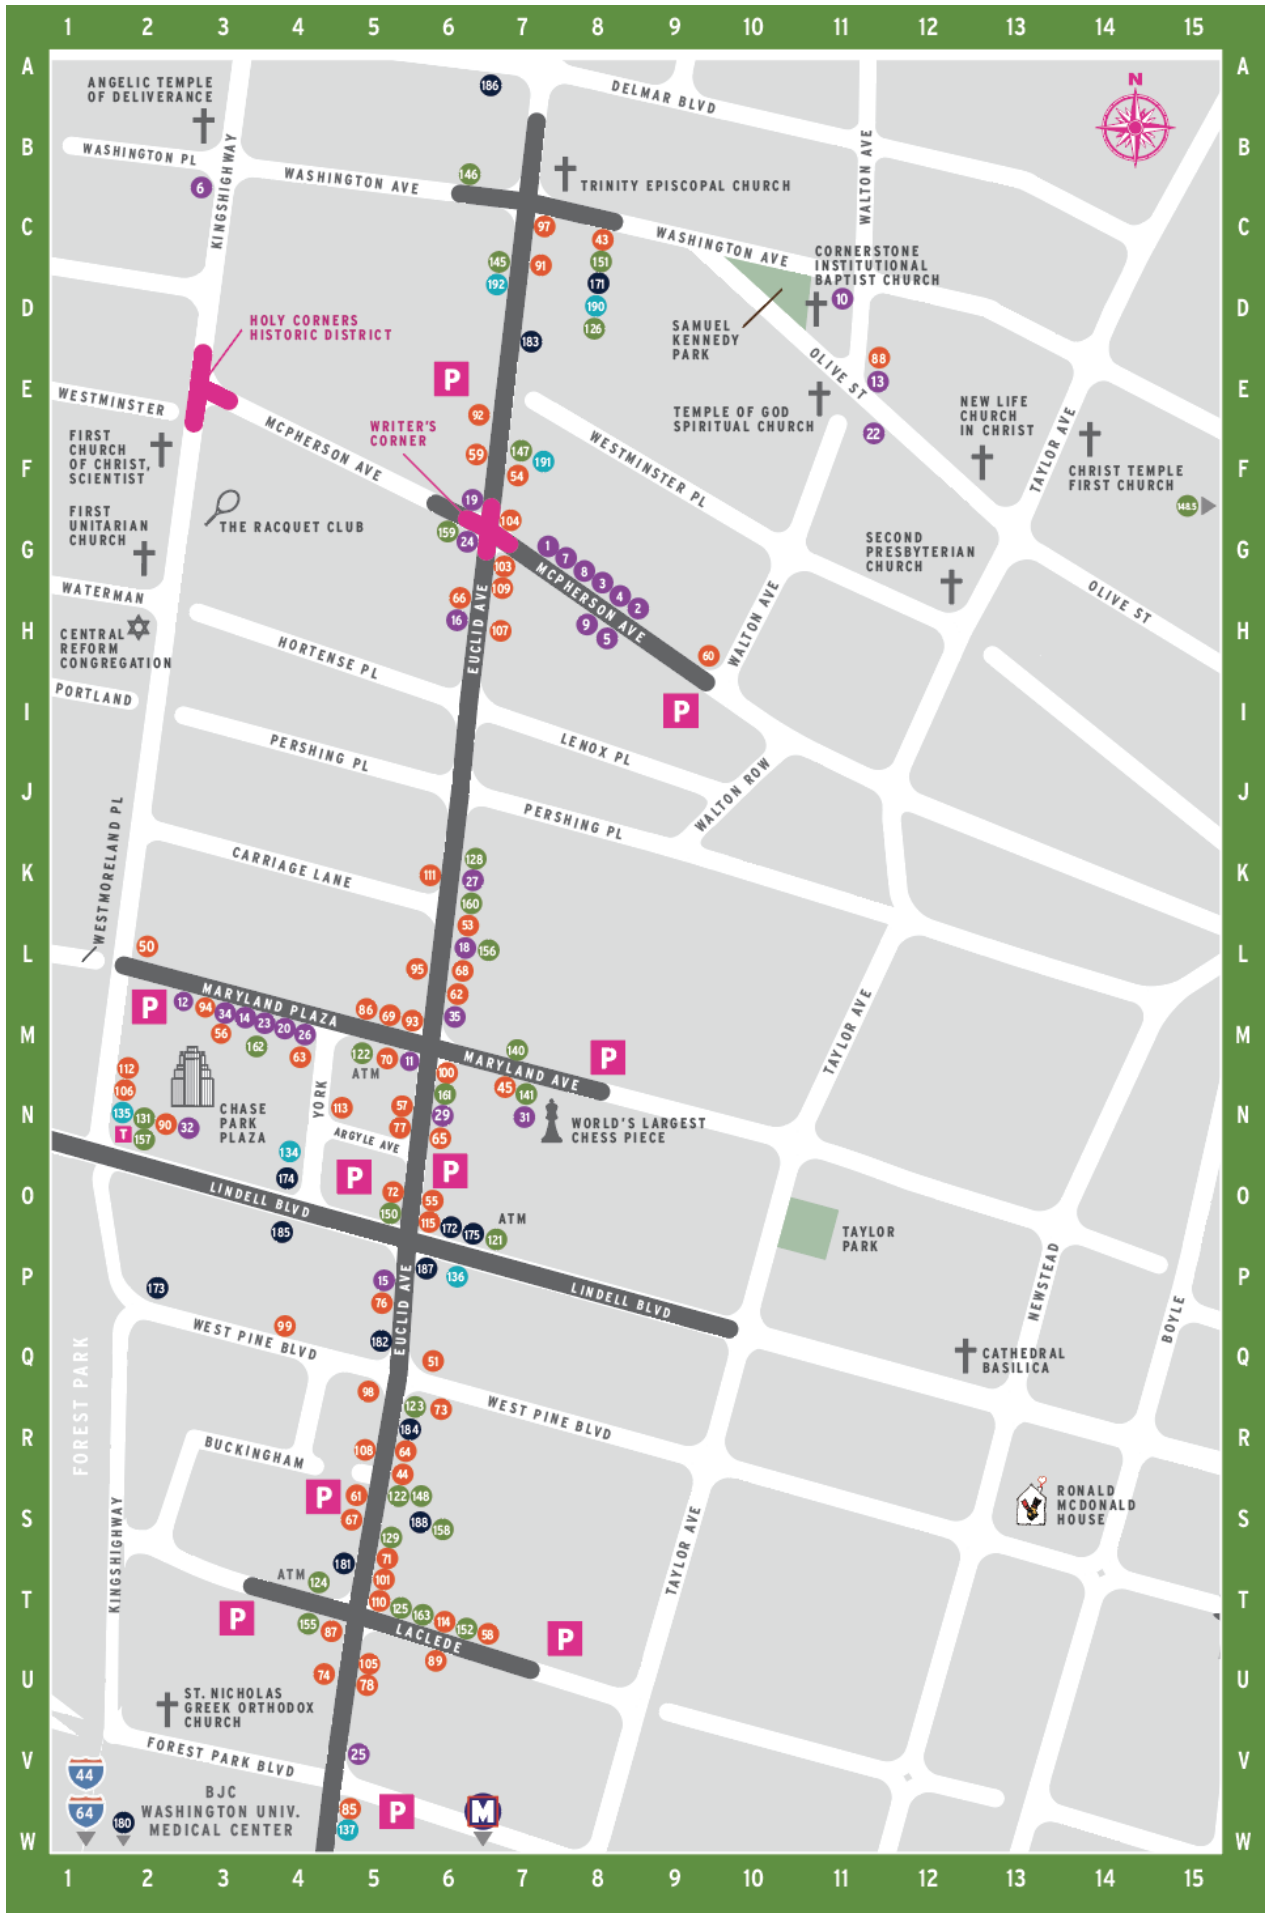

# 2023 Central West End Map + Directory

- ANTIQUES | FURNITURE GALLERIES | APPAREL SHOPS | CINEMAS
- COFFEE | GROCERY DINING | BARS

- SERVICES | SALONS | SPAS
- FITNESS | HOSPITALS PHARMACY
- HOTELS | ORGANIZATIONS